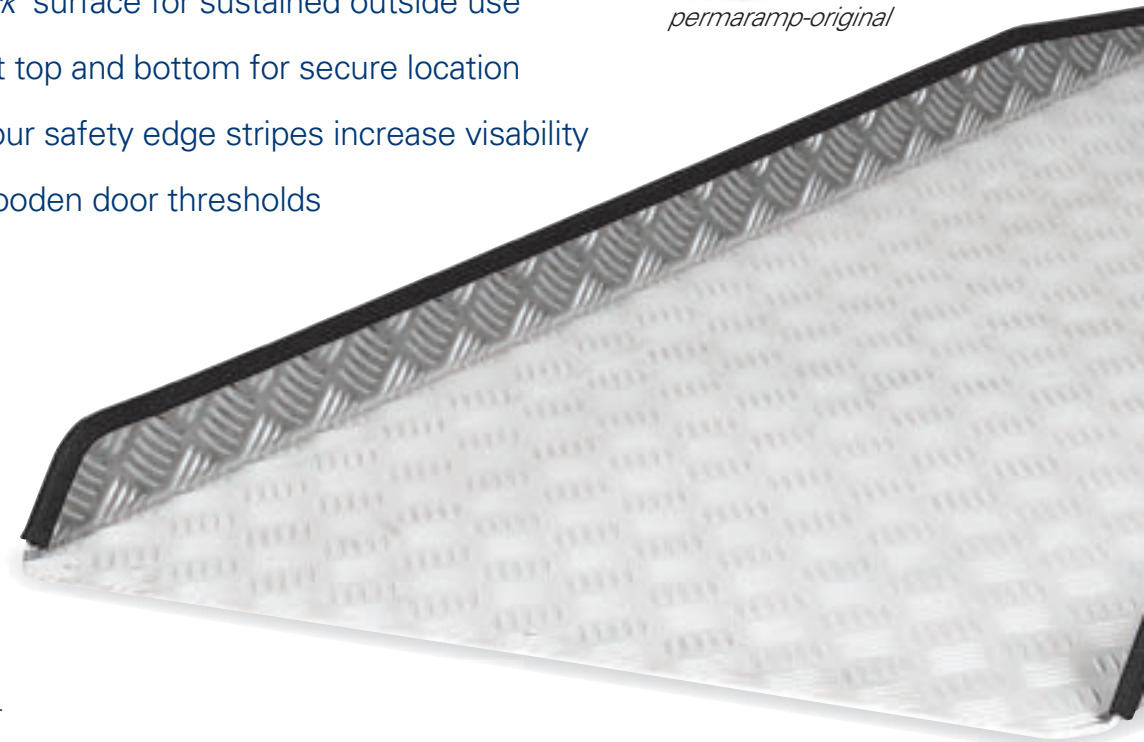

permaramp™

“Leave in place for all types of door threshold”

A totally new concept which transforms wheelchair access, the *permaramp* range is designed to be easily adjusted and fixed down or left in place for every type of threshold. These innovative new products eliminate any requirement for the ramps to be lifted once in position.

permaramp-original

Your benefits:

- ▶ easy wash surface for long life and re-use
- ▶ unique 'gripdeck' surface for sustained outside use
- ▶ fixing options at top and bottom for secure location
- ▶ contrasting colour safety edge stripes increase visibility
- ▶ excellent for wooden door thresholds

permaramp-original

permaramp-adjust

gripdeck technology.

Unique surface modified, raised texture for optimum grip and safety.

Key Product Information - Original

For help selecting length see Ramp Guide P4&5

Kerb Height 6cm (2.5ins)

permaramp-adjust

Your benefits:

- ▶ unique ramp support system prevents damage to threshold
- ▶ leave in place for opening PVC door thresholds
- ▶ multi-position telescopic legs to accommodate different threshold types
- ▶ special bases on feet spread weight and allow for installation where width restricted
- ▶ total height adjustment from 7.5cm (3") - 22.5cm (9")