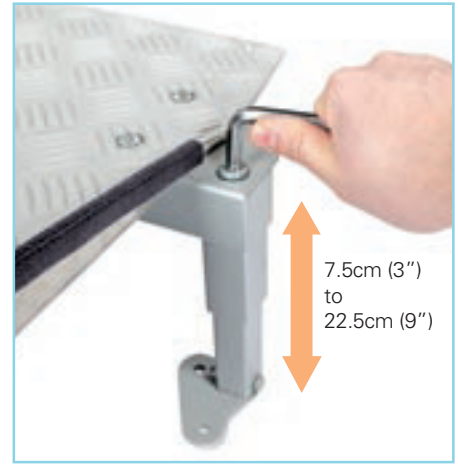

Code	Length	Width	Capacity kg (lbs)	Weight kg (lbs)
PO9	90cm (3ft)	76cm (30ins)	400 (882)	8.5 (19)
PO12	120cm (4ft)	76cm (30ins)	400 (882)	12 (26)
PO15	150cm (5ft)	76cm (30ins)	400 (882)	15 (33)
PO18	180cm (8ft)	76cm (30ins)	400 (882)	18.5 (41)

Kerb Height 6cm (2.5ins)

permaramp-adjust

Your benefits:

- ▶ unique ramp support system prevents damage to threshold
- ▶ leave in place for opening PVC door thresholds
- ▶ multi-position telescopic legs to accommodate different threshold types
- ▶ special bases on feet spread weight and allow for installation where width restricted
- ▶ total height adjustment from 7.5cm (3") - 22.5cm (9")

Easy height adjustment and installation from above.

NEW Product

Cut away kerbs allow for swing of outward opening doors.

Key Product Information - Adjust

For help selecting length see Ramp Guide P4&5

Code	Length	Width	Capacity kg (lbs)	Weight kg (lbs)
PA9	90cm (3ft)	76cm (30ins)	400 (882)	12.5 (28)
PA12	120cm (4ft)	76cm (30ins)	400 (882)	16 (35)
PA15	150cm (5ft)	76cm (30ins)	400 (882)	19 (42)
PA18	180cm (8ft)	76cm (30ins)	400 (882)	22.5 (50)