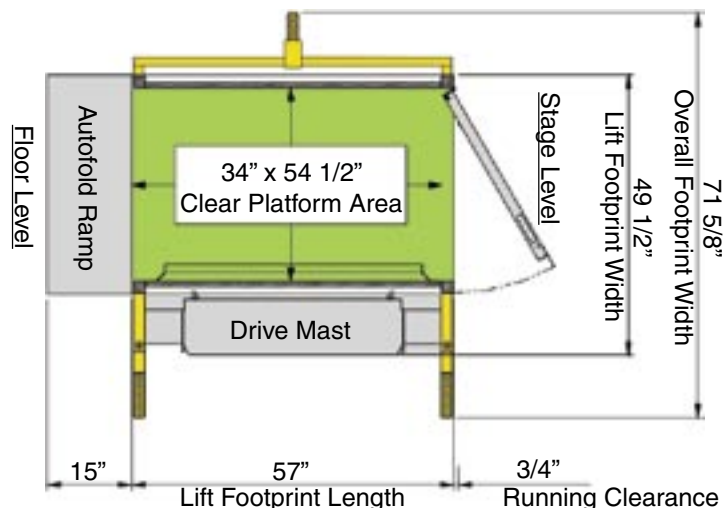

Controls:
Up/Down constant pressure
directional controls

Clear Platform Area:
- 34" x 54 1/2" Standard
- 34" x 52 1/2" with optional lower
landing platform gate.

Footprint:
71 5/8" x 57 3/4" including wheels

17396-B-PB

Printed in Canada

The Genesis STAAGE 44 lift comes fully assembled and ready to use. It is the perfect accessibility solution for stages up to 44" high. The 3 wheel portable system is easy to use and does not need to be removed when the lift is in use. The adjustable upper landing limit can be set in a matter of seconds. The lower landing call station is equipped with a lockout key switch to prevent unauthorized use of the lift.

Standard Features:

- Left/Right mast and platform configuration
- Autofold ramp and wheelchair barrier
- Platform sidewalls
- Upper landing platform gate
- Lower landing call station
- Manual emergency lowering
- Adjustable upper landing height
- 3 wheel portable system
- Power cord and plug - 10 feet

Optional Features:

- Lower landing platform gate (not shown in illustrations)
- Upper landing call station
- Custom paint colors (RAL)

Clearance Diagram:

Authorized Garaventa Representative