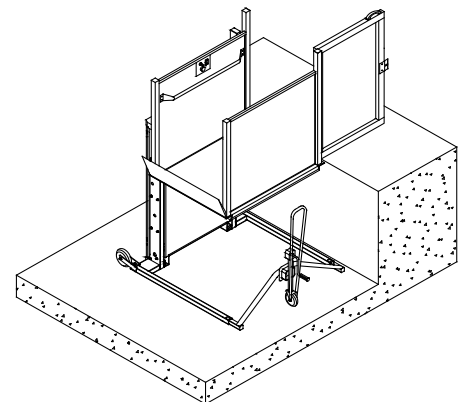

Optional Features:

- Lower landing platform gate (not shown in illustrations)
- Upper landing call station
- Custom paint colors (RAL)