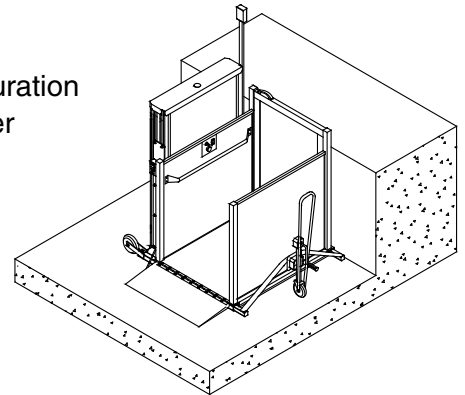

Note: The approval for public building use of unenclosed platform lifts varies depending on codes and the type of application. Contact your local Garaventa representative for more information regarding codes in your area.

Garaventa Accessibility

PO Box 1769,
Blaine WA 98231-1769

7505 134A Street,
Surrey, BC, Canada V3W 7B3

Phone: (604) 594-0422

Toll Free: 1-800-663-6556

Fax: (604) 594-9915

Web site: www.garaventa.ca

©2005 Garaventa. As we are continuously improving our products, specifications outlined in this brochure are subject to change without notice.

17396-B-PB

Printed in Canada

The Genesis STAAGE 44 lift comes fully assembled and ready to use. It is the perfect accessibility solution for stages up to 44" high. The 3 wheel portable system is easy to use and does not need to be removed when the lift is in use. The adjustable upper landing limit can be set in a matter of seconds. The lower landing call station is equipped with a lockout key switch to prevent unauthorized use of the lift.

Standard Features:

- Left/Right mast and platform configuration
- Autofold ramp and wheelchair barrier
- Platform sidewalls
- Upper landing platform gate
- Lower landing call station
- Manual emergency lowering
- Adjustable upper landing height
- 3 wheel portable system
- Power cord and plug - 10 feet