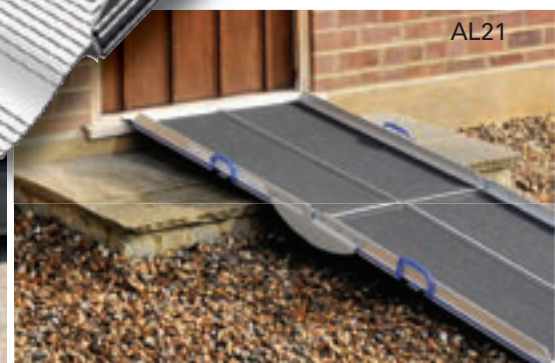

*Width excludes handles

aerolight-lifestyle™

“Easy use vehicle & building access ramp”

The Aerolight-Lifestyle is established as one of the most innovative full width ramps available. This unique ramp's two halves make it very light to carry and easy to store.

Your benefits:

- ▶ extremely simple to use
- ▶ great for 'out and about' access
- ▶ use with all types of scooters and wheelchairs
- ▶ easy vehicle loading

Up to 240cm
8ft Long

Underside of ramp

Ramps lock together when in position.