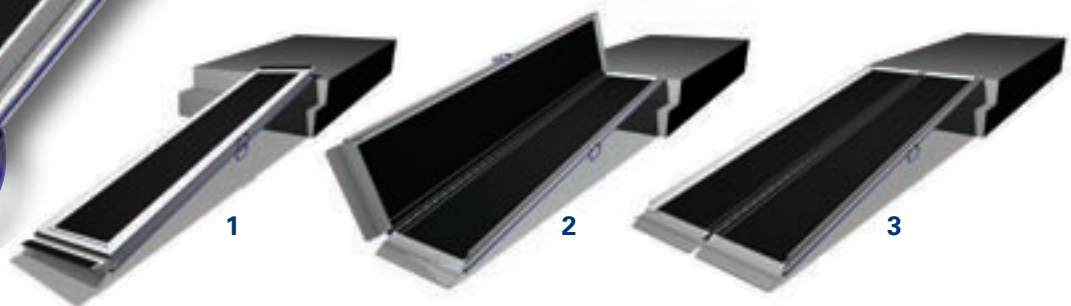

AX12

Aerolight-Xtra Ramps with Joining Support
(see page 29)

AX9

Up to 240cm
8ft Long

Full length hinge for additional strength.

Folds inwards making it very easy to deploy and preventing grip surface damaging clothes when carrying.

Storage Options:

Upright Storage Bracket Kit

Code: ASBV

Compact vertical storage comes with locking top section for extra security. (max 180cm ramp)

Horizontal Storage Bracket Kit

Code: ASB

Easy ergonomic storage with padlock security.