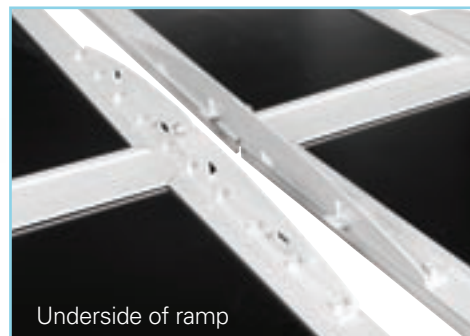

Anodised aluminium kerbs and lip prevent stains and corrosion.

Full width anti-slip surface.

Unique lip design gives incredible grip at each end and allows the ramp to be used either way round.

New, extra comfortable ergonomic fold away handles.

*Width excludes handles

aerolight-lifestyle™

“Easy use vehicle & building access ramp”

The Aerolight-Lifestyle is established as one of the most innovative full width ramps available. This unique ramp's two halves make it very light to carry and easy to store.

Your benefits:

- ▶ extremely simple to use
- ▶ great for 'out and about' access
- ▶ use with all types of scooters and wheelchairs
- ▶ easy vehicle loading

Up to 240cm
8ft Long

Underside of ramp

Ramps lock together when in position.