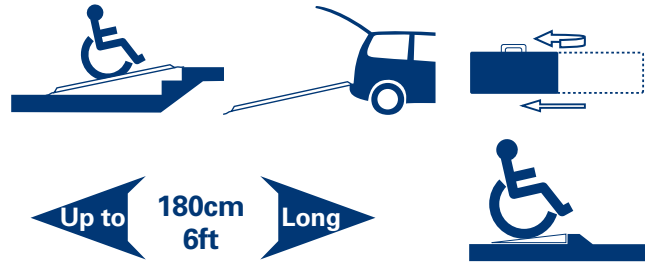

Robust safety hinges with pinch protection.

1

2

Extremely safe and easy to deploy.

Key Product Information

For help selecting length see Ramp Guide P4&5

AL18

Code	Length	Width	Capacity kg (lbs)	Weight kg (lbs) each half	Stored Dimensions l x w x d cm (inches)
AL18	180cm (6ft)	74cm (29ins)	350 (772)	8 (18)	95 x 37 x 25 (37 x 15 x 10)
AL21	210cm (7ft)	74cm (29ins)	300 (661)	9 (20)	110 x 37 x 25 (43 x 15 x 10)
AL24	240cm (8ft)	74cm (29ins)	250 (551)	10 (22)	125 x 37 x 25 (49 x 15 x 10)

aerolight-broadfold™

“A user-friendly and cost-effective ramp”

Aerolight-Broadfold is the most recent addition to this range. A simple and cost-effective scooter ramp with many uses.

Your benefits:

- ▶ folds to half length for compact storage
- ▶ very simple to deploy
- ▶ easy vehicle loading