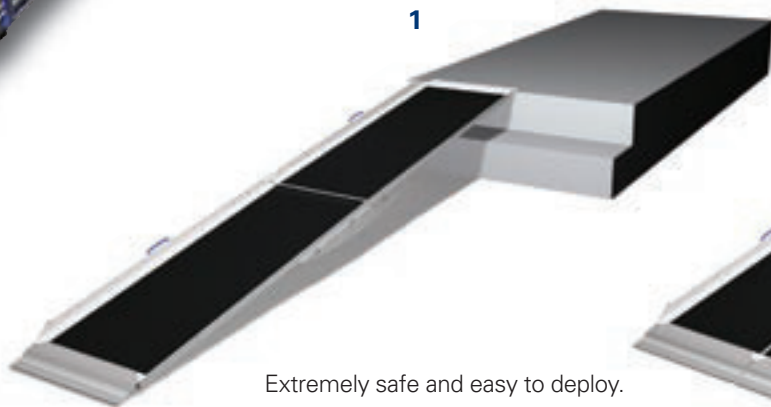

Your benefits:

- ▶ extremely simple to use
- ▶ great for 'out and about' access
- ▶ use with all types of scooters and wheelchairs
- ▶ easy vehicle loading

Up to 240cm
8ft Long

Underside of ramp

Ramps lock together when in position.

Robust safety hinges with pinch protection.

1

2

Extremely safe and easy to deploy.

Key Product Information

For help selecting length see Ramp Guide P4&5

AL18

Code	Length	Width	Capacity kg (lbs)	Weight kg (lbs) each half	Stored Dimensions l x w x d cm (inches)
AL18	180cm (6ft)	74cm (29ins)	350 (772)	8 (18)	95 x 37 x 25 (37 x 15 x 10)
AL21	210cm (7ft)	74cm (29ins)	300 (661)	9 (20)	110 x 37 x 25 (43 x 15 x 10)
AL24	240cm (8ft)	74cm (29ins)	250 (551)	10 (22)	125 x 37 x 25 (49 x 15 x 10)