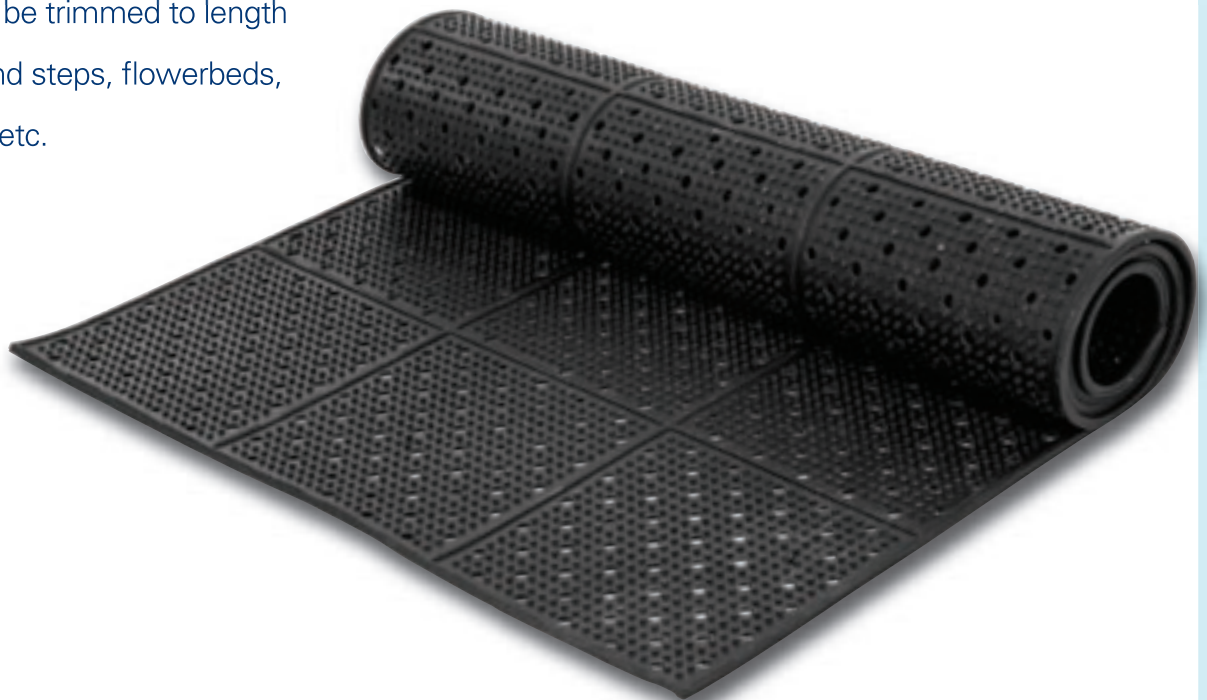

Anodised aluminium kerbs and lip prevent stains and corrosion.

Full width anti-slip surface.

Unique lip design gives incredible grip at each end and allows the ramp to be used either way round.

New, extra comfortable ergonomic fold away handles.

*Width excludes handles

aerolight-accessories

Wheelchair access sign Code: AWS	Wall strap kit	Warning cone Code: AWC	Ramp locating peg Code: ARLS
			
<p>Proclaim your compliance with this self adhesive window sign.</p>	<p>Quick-fit strap holds ramp against wall vertically for tidy storage. Aerolight-Xtra wall strap code: AWX Aerolight-Classic wall strap code: AWA</p>	<p>High visibility cone, alerts pedestrians to access ramps.</p>	<p>Can be fitted to all Aerolight ramps to securely locate on upper step/vehicle etc.</p> <p>Kit includes; 2 studs, drill bit and fixings.</p>

Roll out trackway

Covers grass, gravel and other uneven surfaces for easy wheelchair and pedestrian access. Saves expensive construction work and can easily be cleaned, rolled up and stored. Can be trimmed to length or to fit round steps, flowerbeds, downpipes etc.