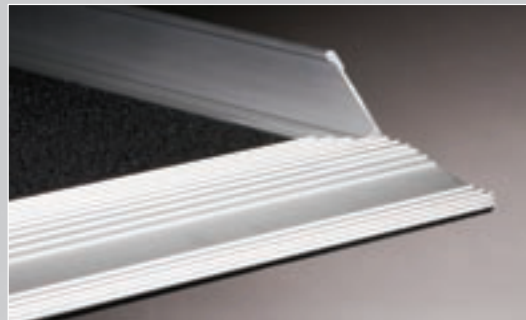

“Full width
lightweight ramps”

*aerolight*TM

Aerolight is our flagship range. The proof of years of manufacturing expertise, these ramps are the quality you would expect from Enable Access. From initial concept, the product has been relentlessly refined and yet retains an exceptional strength to weight ratio.

Anodised aluminium kerbs and lip prevent stains and corrosion.

Full width anti-slip surface.

Unique lip design gives incredible grip at each end and allows the ramp to be used either way round.

New, extra comfortable ergonomic fold away handles.

Your benefits:

- ▶ contrasting colour edge strip increases visibility
- ▶ many uses in public and domestic building access
- ▶ folds for compact storage
- ▶ quick and easy deployment
- ▶ clips together when folded