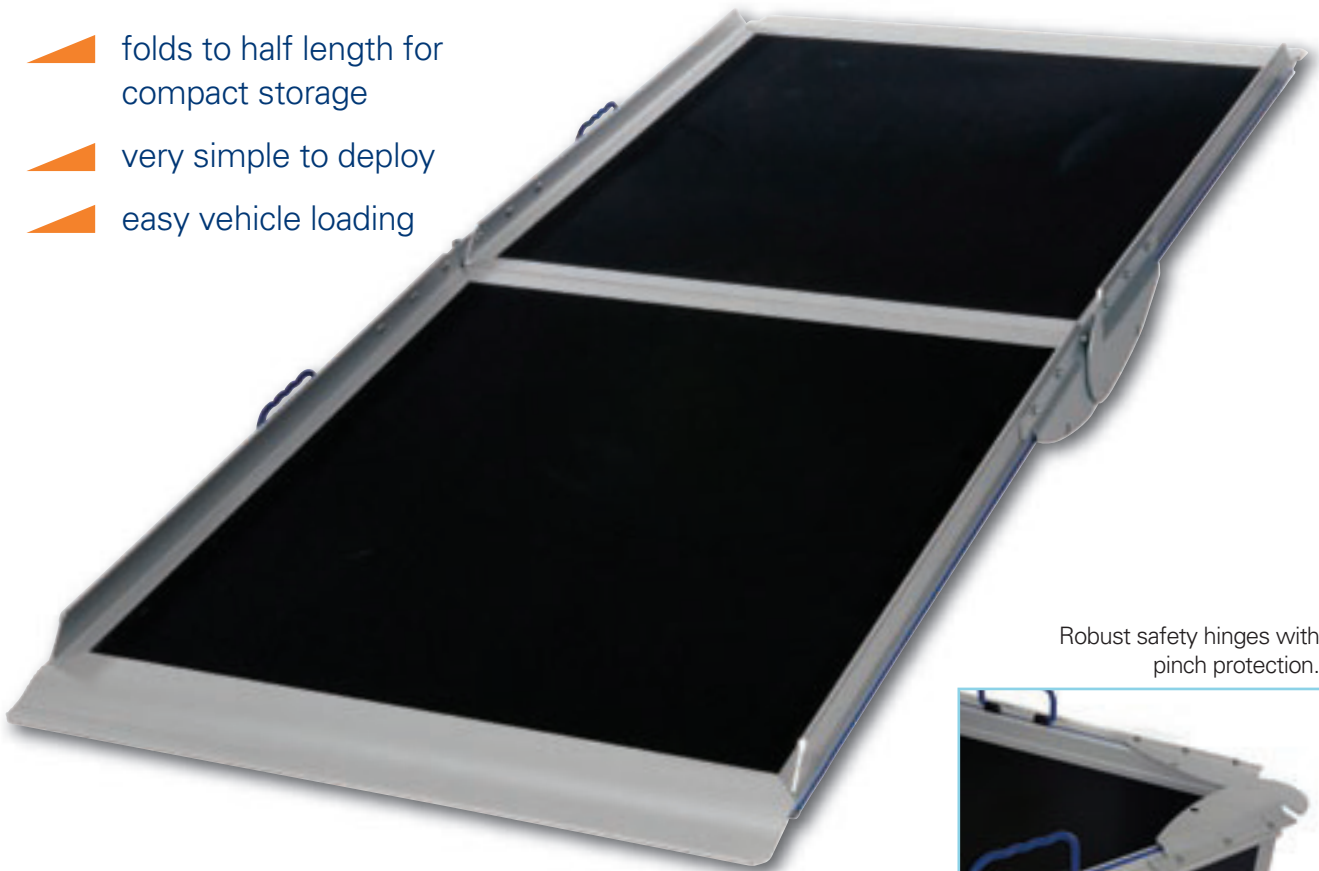

aerolight-broadfold™

“A user-friendly and cost-effective ramp”

Aerolight-Broadfold is the most recent addition to this range. A simple and cost-effective scooter ramp with many uses.

Your benefits:

- ▶ folds to half length for compact storage
- ▶ very simple to deploy
- ▶ easy vehicle loading