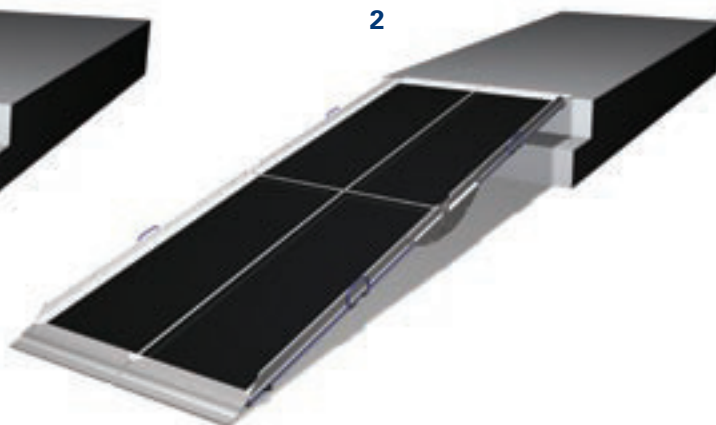

Your benefits:

- ▶ extremely simple to use
- ▶ great for 'out and about' access
- ▶ use with all types of scooters and wheelchairs
- ▶ easy vehicle loading

Up to 240cm
8ft Long

Underside of ramp

Ramps lock together when in position.

Robust safety hinges with pinch protection.

1

2

Extremely safe and easy to deploy.

Key Product Information

For help selecting length see Ramp Guide P4&5

AL18

Code	Length	Width	Capacity kg (lbs)	Weight kg (lbs) each half	Stored Dimensions l x w x d cm (inches)
AL18	180cm (6ft)	74cm (29ins)	350 (772)	8 (18)	95 x 37 x 25 (37 x 15 x 10)
AL21	210cm (7ft)	74cm (29ins)	300 (661)	9 (20)	110 x 37 x 25 (43 x 15 x 10)
AL24	240cm (8ft)	74cm (29ins)	250 (551)	10 (22)	125 x 37 x 25 (49 x 15 x 10)