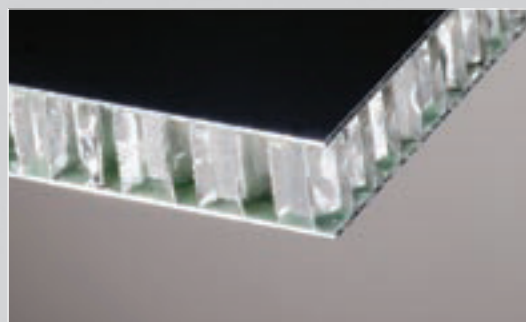

Anodised aluminium kerbs and lip prevent stains and corrosion.

Full width anti-slip surface.

Unique lip design gives incredible grip at each end and allows the ramp to be used either way round.

New, extra comfortable ergonomic fold away handles.