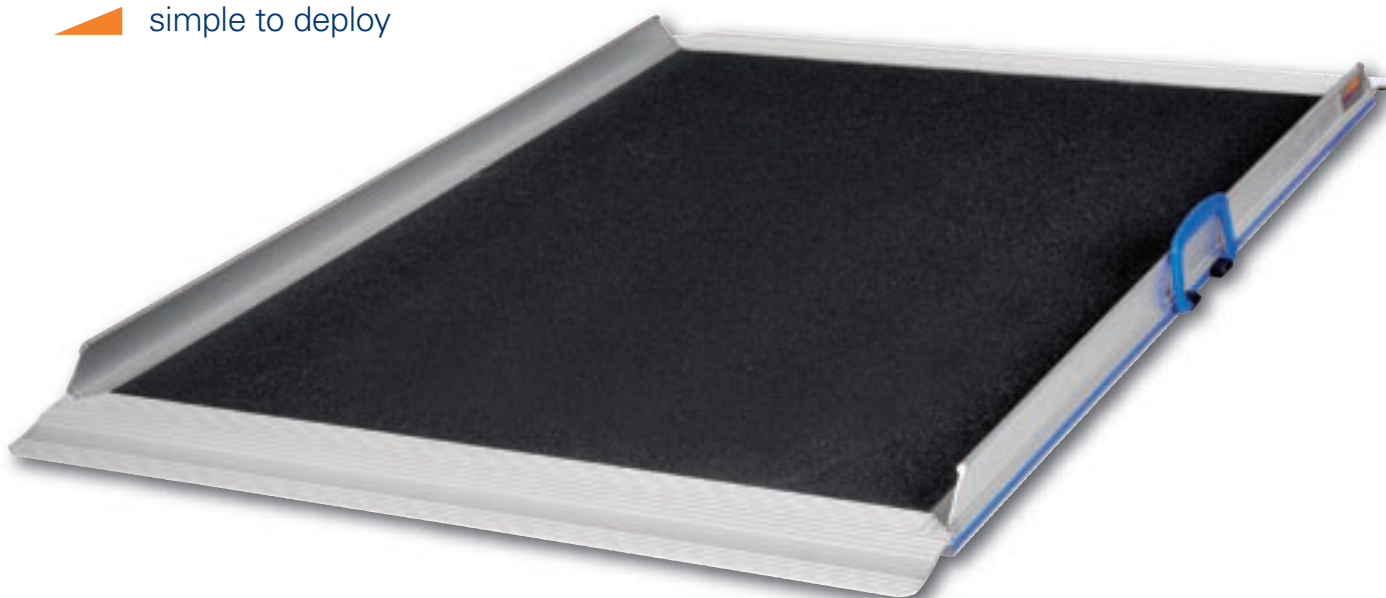

Anodised aluminium kerbs and lip prevent stains and corrosion.

Full width anti-slip surface.

Unique lip design gives incredible grip at each end and allows the ramp to be used either way round.

New, extra comfortable ergonomic fold away handles.

Aerospace technology ensures incredible strength yet lightweight ramps.

Designed &
Manufactured
in the UK.

aerolight-classic™

“Excellent value with great features”

The Aerolight-Classical non-folding ramp is an extremely cost-effective option. It is available in shorter lengths where the convenience of a folding product may not be required.

Your benefits:

- ▶ a great portable solution for thresholds, kerbs and steps
- ▶ well suited to public access
- ▶ simple to deploy

aerolight - full width lightweight ramps

Key Product Information

For help selecting length see Ramp Guide P4&5

Your benefits:

- ▶ contrasting colour edge strip increases visibility
- ▶ many uses in public and domestic building access
- ▶ folds for compact storage
- ▶ quick and easy deployment
- ▶ clips together when folded