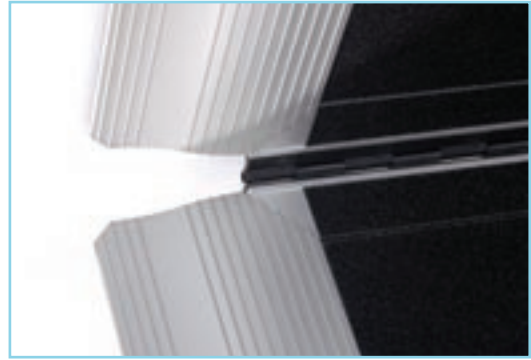

AX12

Aerolight-Xtra Ramps with Joining Support
(see page 29)

AX9

Up to 240cm
8ft Long

Full length hinge for additional strength.

Folds inwards making it very easy to deploy and preventing grip surface damaging clothes when carrying.