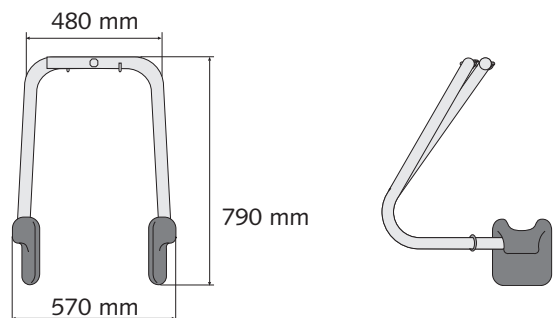

TECHNICAL SPECIFICATIONS

COMFORTABLE SITTING POSITION

DIMENSIONS & SPECIFICATIONS

Construction:.....316 stainless steel
 height:..... normal (N) 790 mm
 small (S) 710 mm
 extra-small (XS) 670 mm
 Width: 480 mm