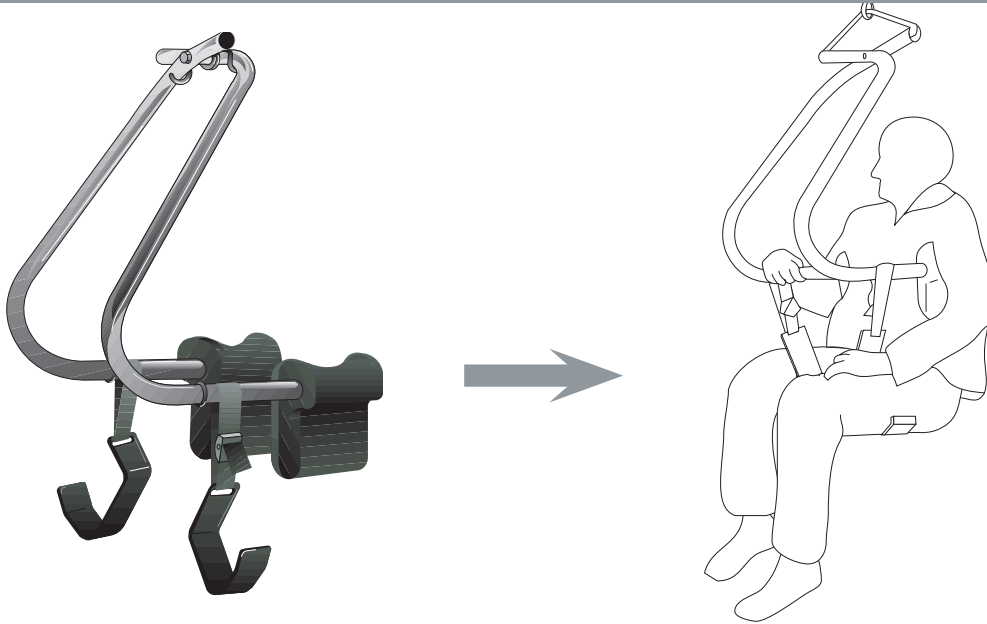

BODY SUPPORT

The body support enables you to live more independently.

- Lifts quickly and safely
- Enables independent transfers
- From bed to bath / wheelchair / toilet...
- Leaves the back and seat entirely free
- As simple and versatile as a pair of hands
- Comfortable sitting position
- Hygienic and maintenance free
- An aid to floor exercises
- A bathing aid
- A stander, walker and rehabilitation aid

TECHNICAL SPECIFICATIONS

COMFORTABLE SITTING POSITION

DIMENSIONS & SPECIFICATIONS

Construction:.....316 stainless steel
 height:..... normal (N) 790 mm
 small (S) 710 mm
 extra-small (XS) 670 mm
 Width: 480 mm

CAN BE ADAPTED TO MEET SPECIFIC NEEDS

Security band

Cushions for curve-around cups

Thigh supports in different dimensions and materials

Soft covers for thigh supports

For free demonstration or further information :