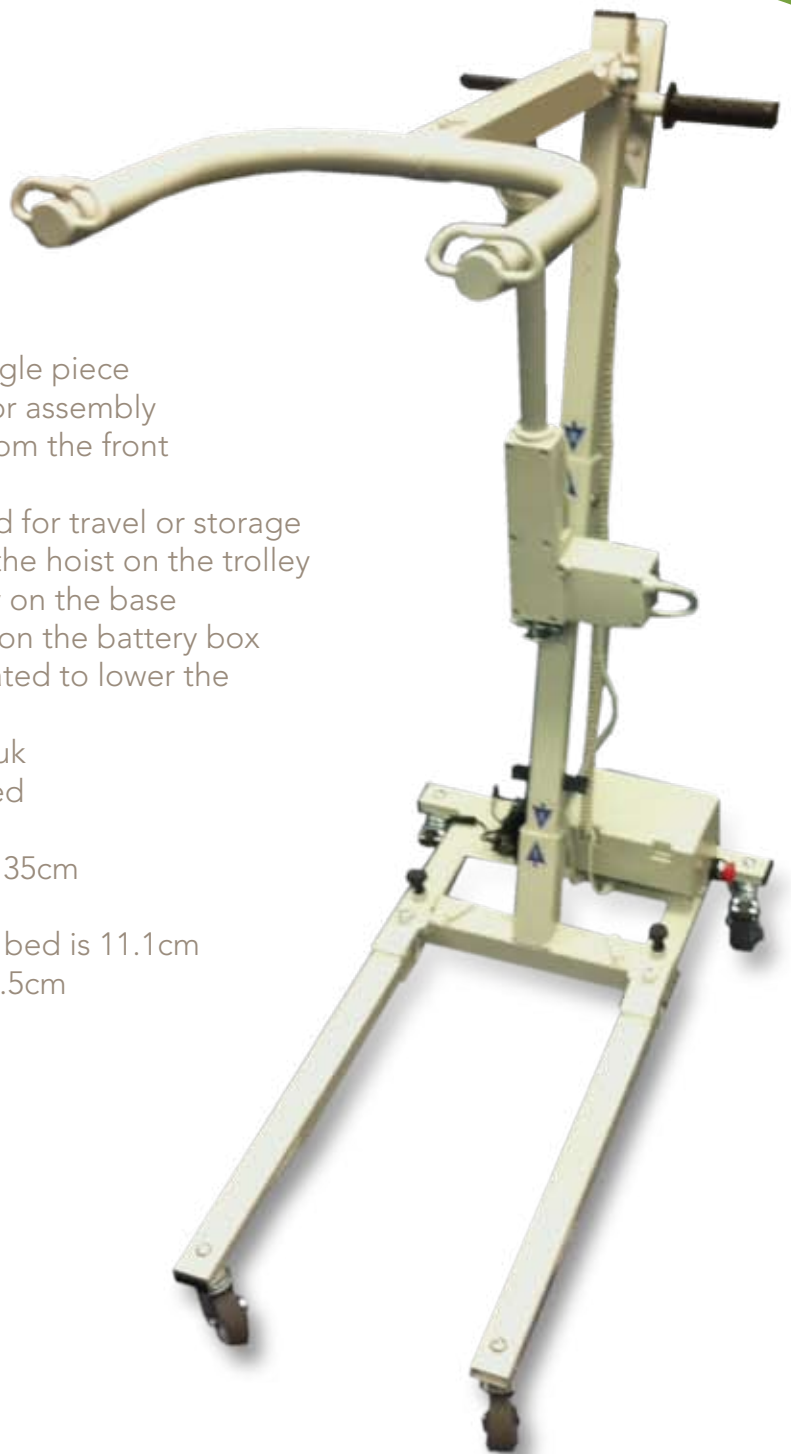

atlas
portable compact hoists

the Atlas II 140S

Easy and quick to assemble with single piece safety bolts and no tools required for assembly

- It can place and remove a person from the front or back seat of a car
- Free trolley as standard, can be used for travel or storage
- Cover/bag will completely enclose the hoist on the trolley
- Controller incorporated into battery on the base
- There is an emergency stop button on the battery box
- The actuator can be manually operated to lower the lifting boom of the hoist
- All slings supplied by silvalealtd.co.uk
 - Bespoke slings can also be supplied
- Weight rating 140kg
- Small footprint in use only 87.5cm x 35cm
- Turning radius is 82cm
- Clearance required under a chair or bed is 11.1cm
- Internal width of legs when open 88.5cm
- Maximum height of boom 184cm
- CE Approved
- Videos will be available also POS in appropriate languages